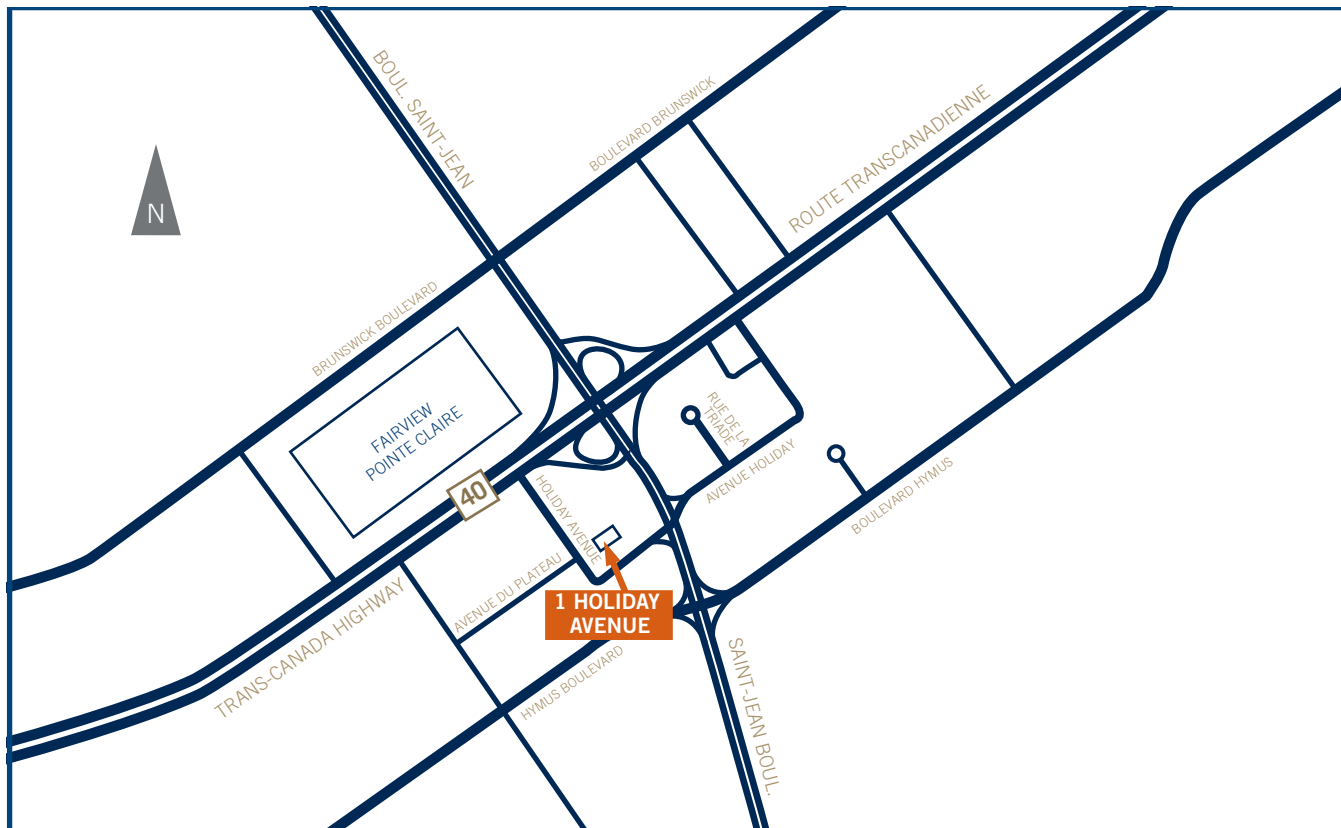

DIRECTIONS TO 1 HOLIDAY AVENUE

Richardson GMP Limited

1 Holiday Avenue, Suite 405
Pointe-Claire, Québec H9R 5N3

Tel: 514.693.6500
Toll Free: 1.888.446.4991

Directions

Exit the **Trans-Canada Highway** at **Saint-Jean Boulevard**, going **South**. Turn left onto **Holiday Avenue** to 1 Holiday Avenue.

Parking

There is ample, free, surface-level parking available.