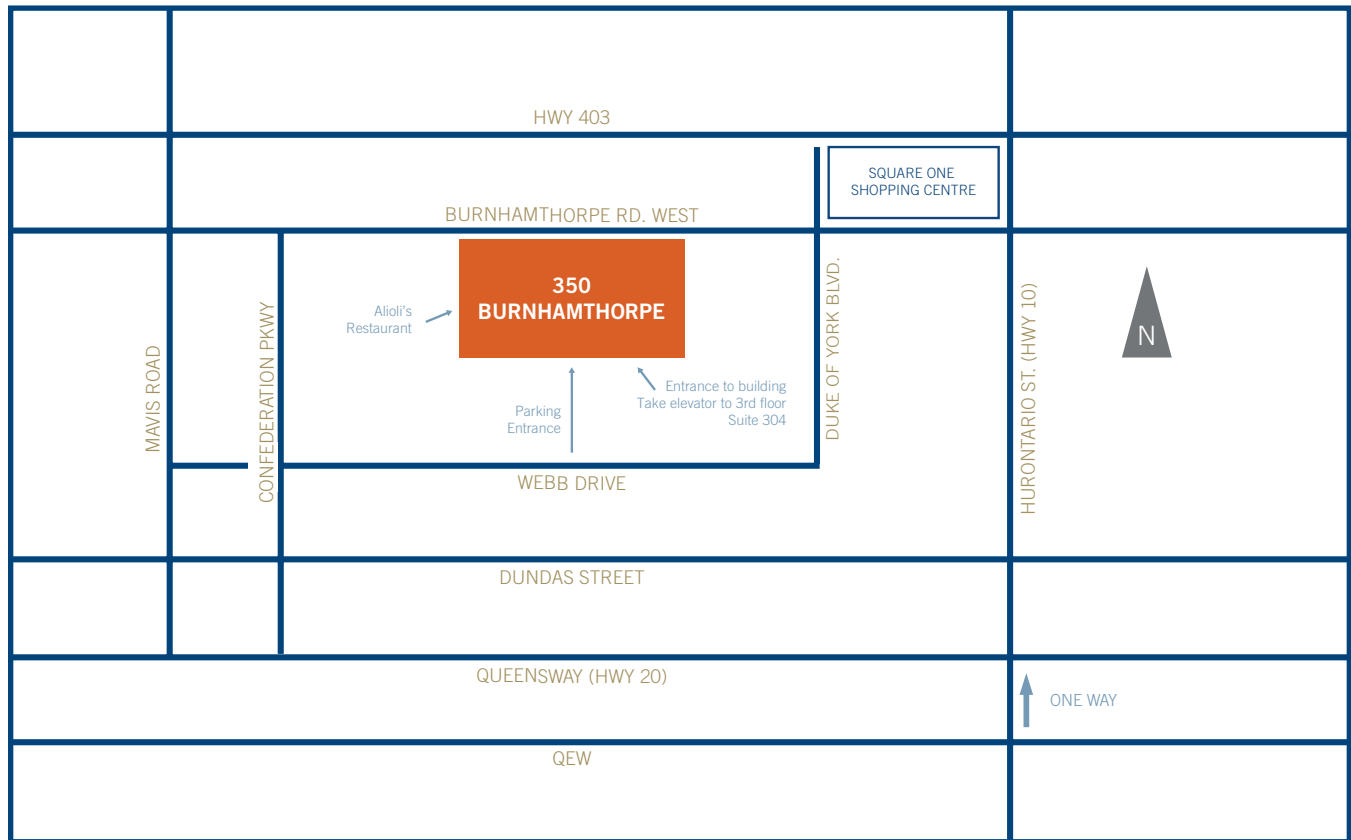

DIRECTIONS TO 304 – 350 BURNHAMTHORPE ROAD W

Richardson GMP Limited

304 - 350 Burnhamthorpe Road West
Mississauga, ON L5B 3J1

Tel: 416.566.7735
Toll Free: 1.866.205.3548

Directions from North Toronto

Take **401 West** to **403**. Continue on **403** to **Hurontario St. South** in Mississauga. Follow Hurontario south past Square One Shopping Centre to **Burnhamthorpe Rd.** Turn right on **Burnhamthorpe Rd.** and go three lights to **Confederation Parkway**. Turn left (South) on **Confederation Parkway** and immediately left again on **Webb Drive**, then left again into our parking lot.

Directions from Downtown Toronto

Take **QEW West** to **Hurontario St. N** in Mississauga. Follow Hurontario north to **Queensway** and turn left. Follow Queensway until the second light and turn right onto **Confederation Parkway**. Follow Confederation all the way until you get to **Webb Drive** which is just south of Burnhamthorpe Rd. Turn right onto **Webb Drive** and then left into our parking lot.

Directions from Oakville / Burlington

Take **403** to **Mavis Road exit** South. Continue on Mavis Road to **Burnhamthorpe Rd.** and turn left. Turn right at the second set of lights onto **Confederation Parkway**. Take the first left onto **Webb Drive** and your first left into our parking lot.

Alternative Route

Follow **Hurontario St.** all the way to **Burnhamthorpe Rd.** Turn left onto **Burnhamthorpe Rd.** and continue three lights to **Confederation Parkway**. Turn left (South) on **Confederation Parkway** and immediately left again on **Webb Drive**, then left again into our parking lot.