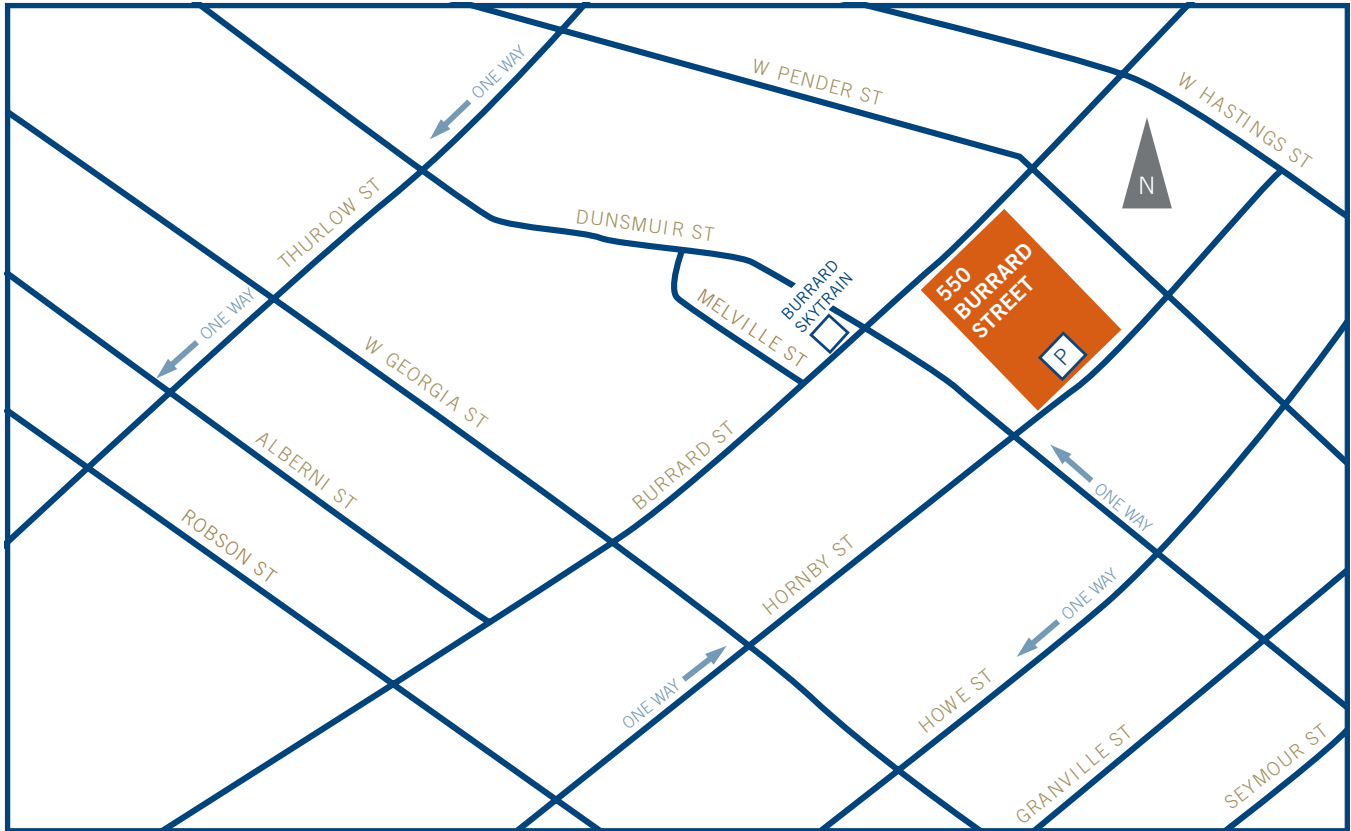

DIRECTIONS TO 550 BURRARD STREET

Richardson GMP Limited

550 Burrard Street, Suite 500
Vancouver, British Columbia V6C 2B5

Tel: 604.640.0400
Toll Free: 1.866.640.0400

Location

The Vancouver Branch is located conveniently in downtown Vancouver near the **Burrard Skytrain** at 550 Burrard Street, Suite 500.

Parking

Parking is at **Easy Park**, located north of **Dunsmuir** on the west side of **Hornby**, right after the YWCA sign.