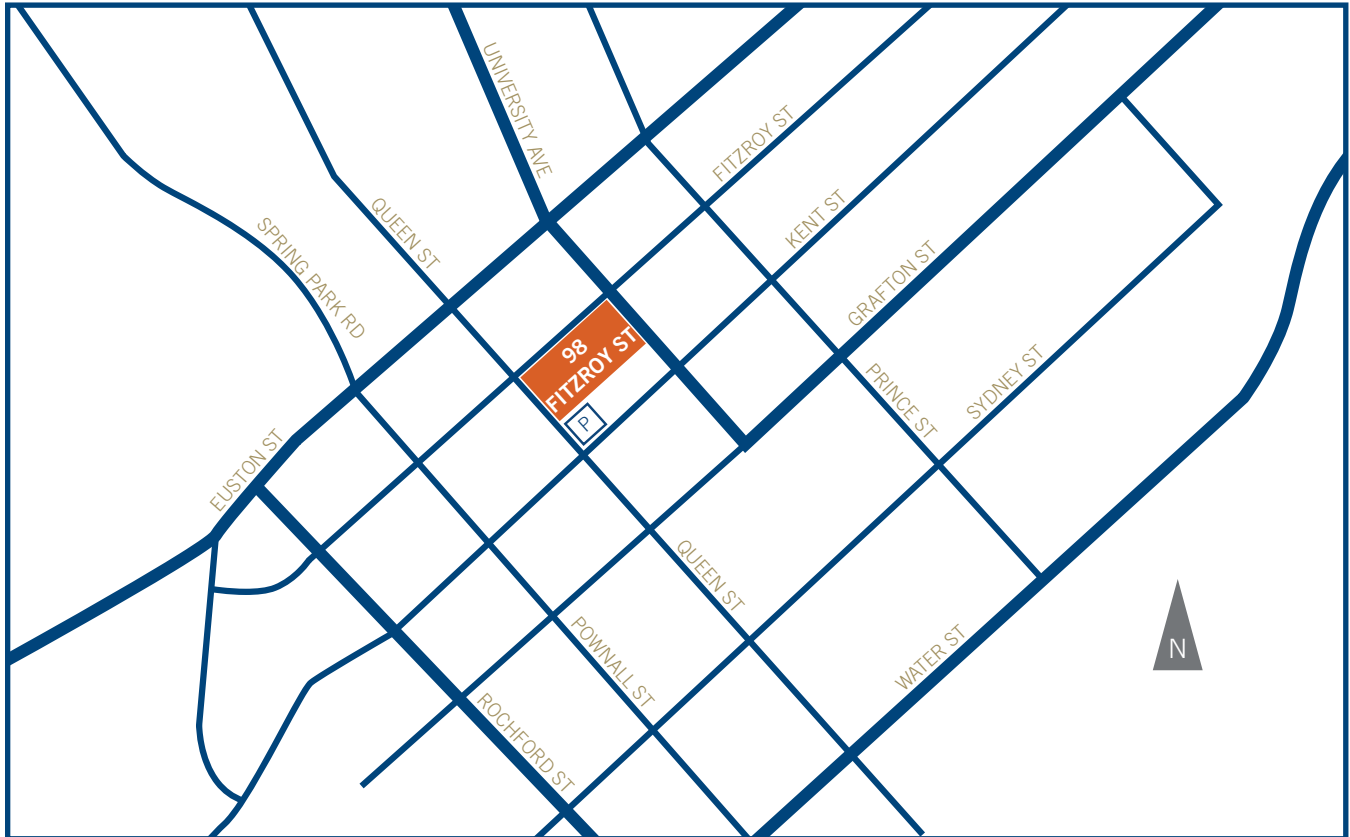

## DIRECTIONS TO 98 FITZROY STREET

### Directions from North River Road

Turn Left at the end of **North River Road** onto **Euston Street**. Follow **Euston Street** until you come to **University Avenue**. Turn Right onto **University Avenue** for one block. Turn Right onto **Fitzroy Street** (one way) to **98 Fitzroy Street**. Richardson GMP is on the Left, in the **Homburg Financial Tower**, 8<sup>th</sup> floor.

### Directions from Hillsborough Bridge

Drive straight from Hillsborough Bridge up Grafton Street. Turn Right onto University Avenue for two blocks. Turn Left onto Fitzroy Street (one way) to **98 Fitzroy Street**. Richardson GMP is on the Left, in the **Homburg Financial Tower**, 8<sup>th</sup> floor.

### Parking

Parking is available in the **Queen Street Parkade** which is attached to the **Homburg Financial Tower** off of the 2<sup>nd</sup> floor of the parking garage.